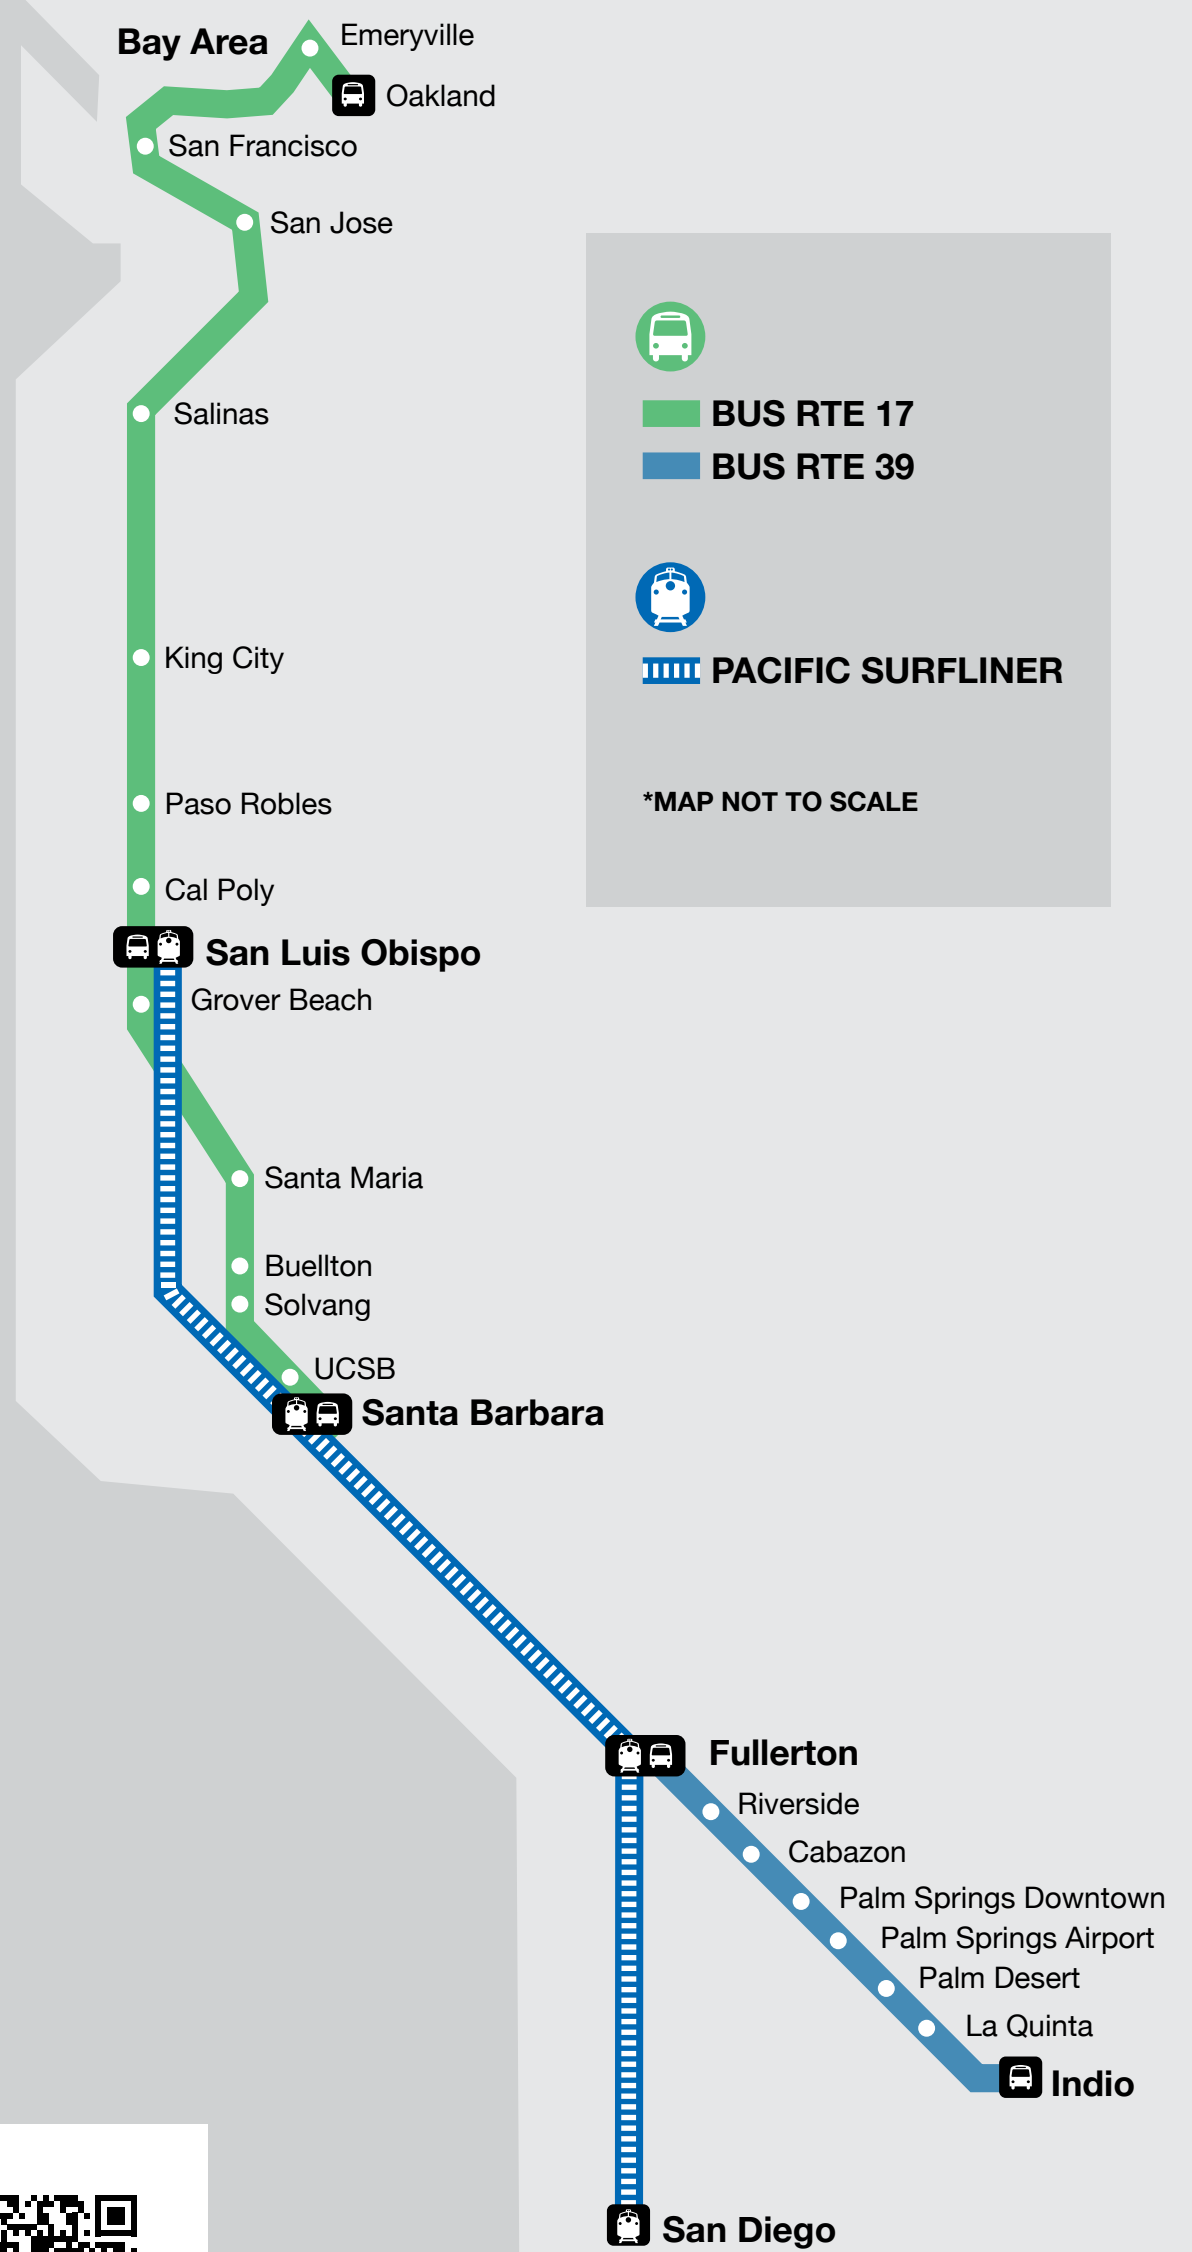

AMTRAK THRUWAY BUS

ROUTE 39

- FULLERTON
- RIVERSIDE
- CABAZON
- PALM SPRINGS
– DOWNTOWN
– AIRPORT
- PALM DESERT
- LA QUINTA
- INDIO

BUSES

- 4968
- 4984
- 4967
- 4985

SCAN QR CODE FOR

MORE INFORMATION

EASTBOUND Fullerton to Indio (Read Down)	
770 / 769	774 / 580 / 581
4968	4984
☐ 11:00A	☐ 4:50P
☐ 11:50A	☐ 5:45P
☐ 12:30P	☐ 6:25P
☐ 1:00P	☐ 6:55P
☐ 1:10P	☐ 7:00P
	☐ 7:30P
	☐ 7:40P
	☐ 7:50P

◀ Connecting Train Number ▶
◀ Thruway Bus Number ▶
Fullerton, CA
Riverside, CA (Amtrak/Metrolink)
Cabazon, CA (Morongo Casino Hotel)
Palm Springs, CA
• Downtown
• Airport ✈
Palm Desert, CA (Palm Desert Town Center)
La Quinta, CA (La Quinta Town Center)
Indio, CA (Hwy 11 at Monroe)

WESTBOUND Indio to Fullerton (Read Up)	
572 / 573 / 777	784 / 785
4967	4985
☐ 10:05A	☐ 4:25P
9:00A	☐ 3:25P
☐ 8:20A	☐ 2:35P
☐ 7:50A	☐ 2:10P
☐ 7:45A	2:00P
☐ 7:15A	
☐ 7:00A	
6:50A	

☐ Train connection

☐ Stops only to receive passengers

☐ Stops only to discharge passengers; bus may leave before time shown

PacificSurfliner.com/Indio
1-800-USA-RAIL

PACIFIC
SURFLINER®

Fares, routes, schedules and services are subject to change without notice. Amtrak and Pacific Surfliner are registered service marks of the National Railroad Passenger Corporation and used with permission. Map revised January 2024.